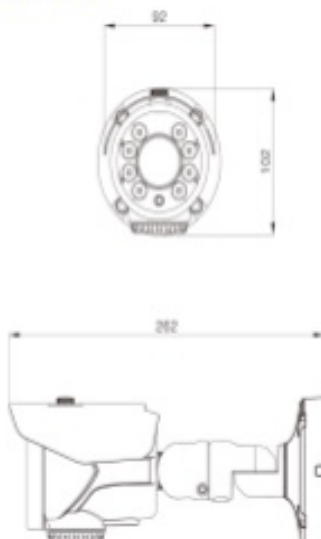

VIDEO TECHNOLOGY

1080P IR Water-Proof True WDR Bullet Camera

Lite TVI Series

IR Bullet Camera

Lite HD-TVI

1080P | 2.8-12 MM | D&N ICR True WDR

Features

- FULL HD 1080P
- HD TVI SOLUTION
- 1/2.9" 2.1Megapixel Sony Exmor CMOS
- ICR FILTER CHANGE FUNCTION
- BUILT IN OSD CONTROLLER & 2nd BNC CONNECTOR
- 0.02Lux(Sens-UP X32)
- 3DNR (DIGITAL NOISE REDUCTION)
- True WDR
- 8 Variable-Intensity IR 200FT
- 2.8~12mm DC Auto Iris Varifocal Lens
- IP66

Dimensions

Specifications

DESCRIPTION	VTC-85WL821A
IMAGE SENSOR	1/2.9" 2.1Megapixel Sony Exmor CMOS
EFFECTIVE PIXEL	1920 (H) X 1080 (V) = 2.07M
SCANNING SYSTEM	Progressive
SYNCHRONIZATION	Internal
HORIZONTAL RESOLUTION	1080P
VIDEO OUTPUT	TVI, CVBS : 1.0Vp-p, 75Ω composite
S/N (Y Signal)	More than 52dB
Min. ILLUMINATION	0.02Lux(Sens-UP X32)
IRIS ADJUSTMENT	ALC / ELC
LENS	2.8~12mm DC Auto Iris Varifocal Lens (ICR)
ELECTRONIC SHUTTER	AUTO(1/30~1/60,000)
OSD LANGUAGE	ENG/CHN/CHN[S]/JPN/KOR
BACKLIGHT COMPENSATION	OFF / HLC / BLC / WDR
Day & Night	COLOR / BW / EXTERN / AUTO
WDR (120dB)	OFF / LOW / MIDDLE / HIGH
AUTO GAIN CONTROL	LEVEL(0~20)Adjustment
WHITE BALANCE	AUTO / AUTODEXT / PRESET / MANUAL
PRIVACY MASKING	On / Off (Programmable 16 zones)
DNR	OFF / LOW / MIDDLE / HIGH
SMART IR	ANTI-SET (0~20)Adjustment
LSC	OFF / ON
Gamma	0.45 / 0.5 / 0.55 / 0.6 / 0.65
DEFOG	OFF / ON
DIGITAL ZOOM	OFF / ON (x1 ~ x8.0)
DASAD PIXEL COMPENSATION	LIVE DPC / DPC SET
SENS-UP	OFF / X2~X32
MOTION	4 AREA
DIGITAL EFFECT	OFF / V-FLIP / MIRROR / ROTATE
COMMUNICATION	RS485 (OPTION)
IR LED	SUPER IR : 8PCS
INPUT VOLTAGE	DC 12V / AC 24V DUAL VOLTAGE
POWER CONSUMPTION	DC IR OFF : 210mA (MAX) / DC IR ON : 650mA (MAX) AC IR OFF : 200mA (MAX) / AC IR ON : 550mA (MAX)
OPERATING TEMP. / HUM.	-10°C ~ +50°C / MAX 90% RH
STORAGE TEMP. / HUM.	-20°C ~ +60°C / MAX 90% RH